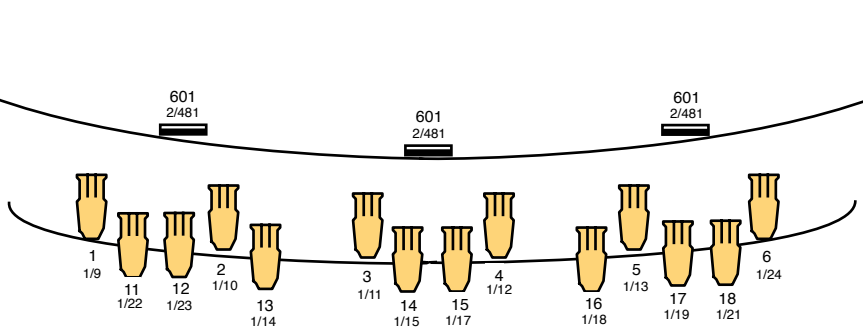

ECTOR THEATRE O/H WITH FLOOR LIGHTING CHANNEL PLOT

UP STAGE WALL

HOUSE LEFT LADDER

HOUSE RIGHT LADDER

PROSCENIUM WALL

FOH CAT WALK

	ETC COLOR SOURCE SPOT (Mode Direct)	ETC COLOR SOURCE PAR (Mode Direct)	MARTIN MAC III PROFILE (16B-EXTENDED)	Ovation Cyc 1 FC (16ch)
	ETC SOURCE FOUR LEKO (14°)	SHOWLINE 640 BAR (RGBW 8BIT 1 GRP)	MARTIN MAC 101 WASH (RAW)	Cuepix Blinder WW2 (4ch)