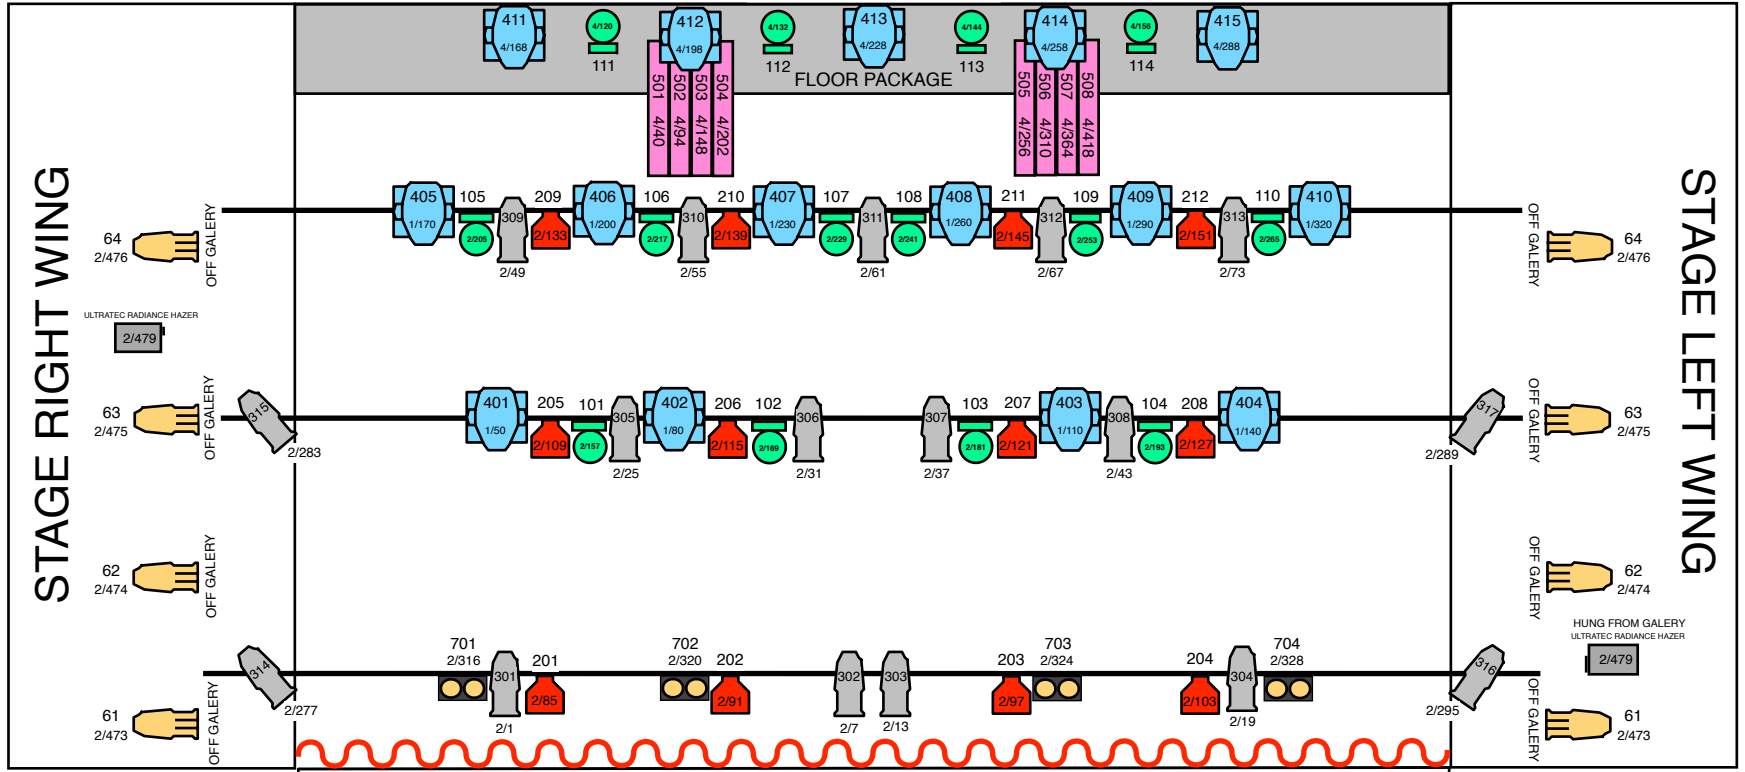

ECTOR THEATRE O/H WITH FLOOR LIGHTING CHANNEL PLOT

UP STAGE WALL

HOUSE LEFT LADDER

HOUSE RIGHT LADDER

PROSCENIUM WALL

FOH CAT WALK

	ETC COLOR SOURCE SPOT (Mode Direct)	ETC COLOR SOURCE PAR (Mode Direct)	MARTIN MAC III PROFILE (16B-EXTENDED)	Ovation Cyc 1 FC (16ch)
	ETC SOURCE FOUR LEKO (14°)	SHOWLINE 640 BAR (RGBW 8BIT 1 GRP)	MARTIN MAC 101 WASH (RAW)	Cuepix Blinder WW2 (4ch)